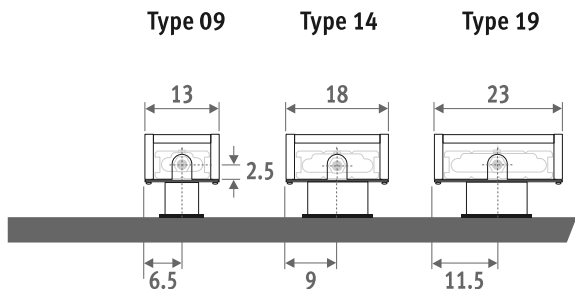

001

Размеры

HEIGHT 008

HEIGHT 013

HEIGHT 023 / 028

FIXED FEET

for mounting on finished floors

ADJUSTABLE FEET