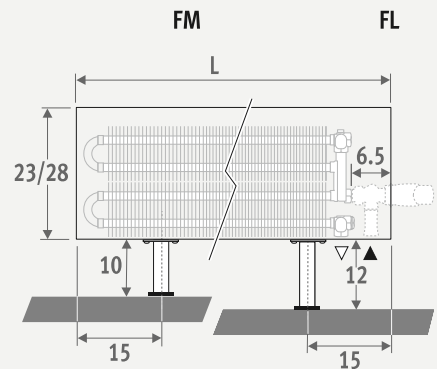

001

Размеры

HEIGHT 008

HEIGHT 013

HEIGHT 023 / 028

FIXED FEET

for mounting on finished floors

ADJUSTABLE FEET