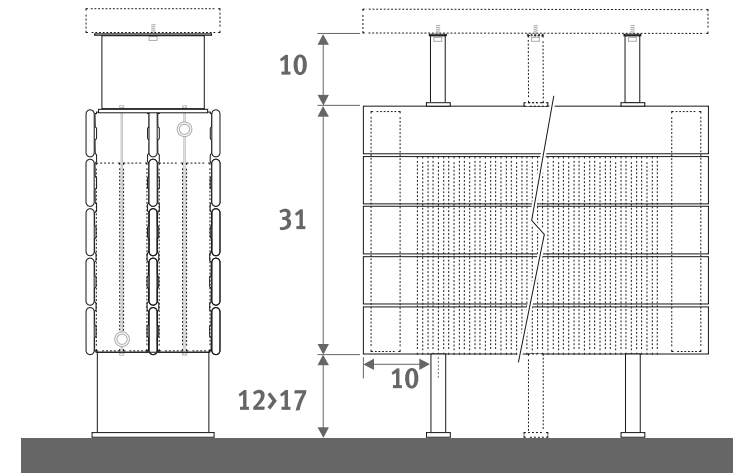

Размеры

PANEL PLUS FREESTANDING

○ standard connection

○ variant

H	12	18	>18
B	7.5	10 > 13	12 > 17

BENCH RADIATOR

L	T	S*	V*
120	99.0	2	2
160	69.5	3	2
200	89.5	3	2
240	109.5	3	3
280	86.5	4	3

* S = number of bench supports,
V = number of feet