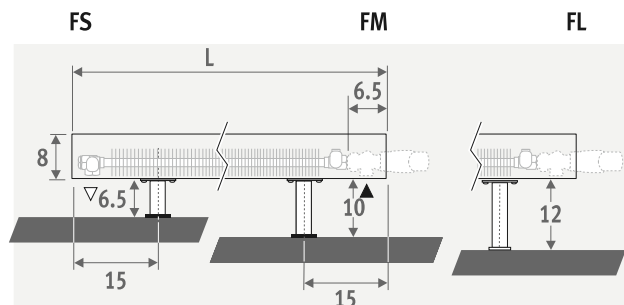

001

Размеры

HEIGHT 008

HEIGHT 013

HEIGHT 023 / 028

FIXED FEET

for mounting on finished floors

ADJUSTABLE FEET