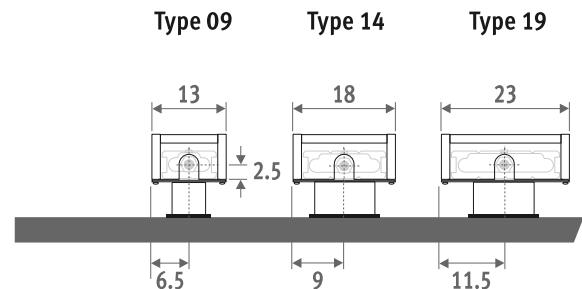

001

Размеры

HEIGHT 008

HEIGHT 013

HEIGHT 023 / 028

FIXED FEET

for mounting on finished floors

ADJUSTABLE FEET