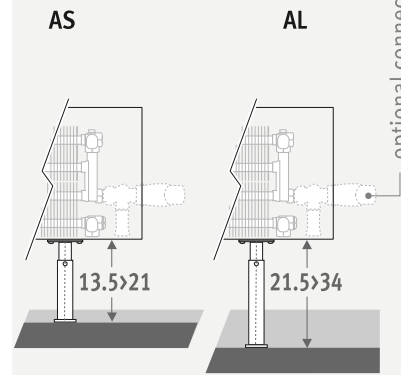

ADJUSTABLE FEET

for mounting on concrete floors

optional connection set