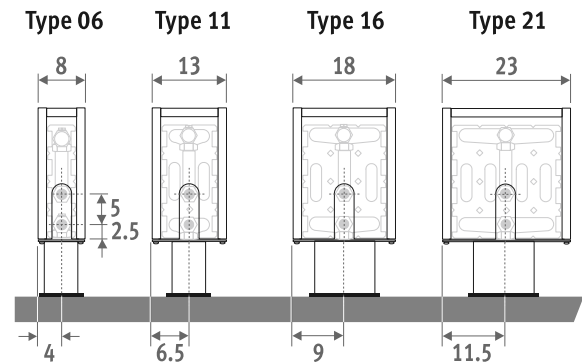

001

Размеры

HEIGHT 008

HEIGHT 013

HEIGHT 023 / 028

FIXED FEET

for mounting on finished floors

ADJUSTABLE FEET