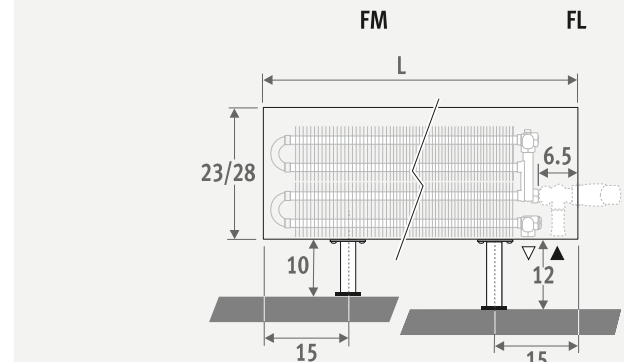

001

Размеры

HEIGHT 008

HEIGHT 013

HEIGHT 023 / 028

FIXED FEET

for mounting on finished floors

ADJUSTABLE FEET