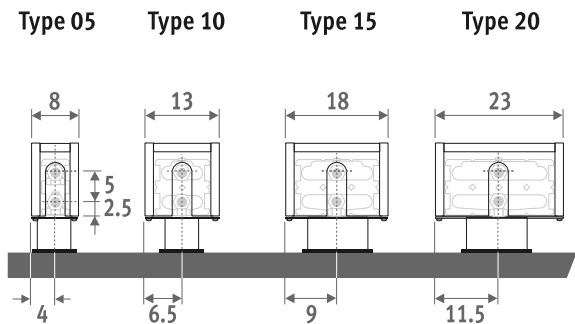

001

Размеры

HEIGHT 008

HEIGHT 013

HEIGHT 023 / 028

FIXED FEET

for mounting on finished floors

ADJUSTABLE FEET