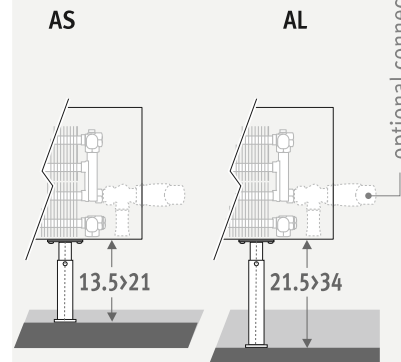

ADJUSTABLE FEET

for mounting on concrete floors

optional connection set