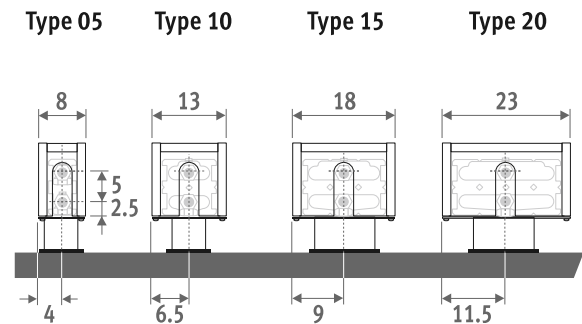

001

Размеры

HEIGHT 008

HEIGHT 013

HEIGHT 023 / 028

FIXED FEET

for mounting on finished floors

ADJUSTABLE FEET