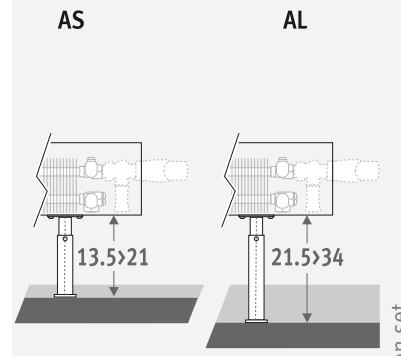

ADJUSTABLE FEET

for mounting on concrete floors

optional connection set