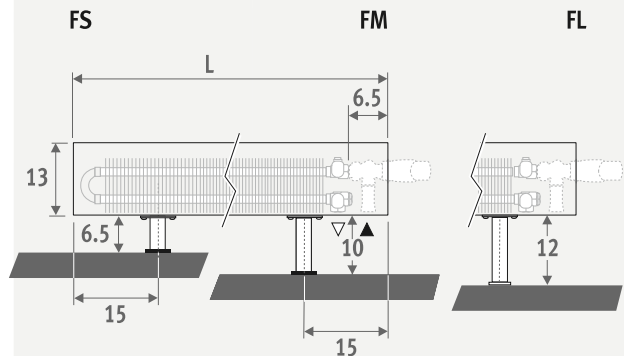

001

Размеры

HEIGHT 008

HEIGHT 013

HEIGHT 023 / 028

FIXED FEET

for mounting on finished floors

ADJUSTABLE FEET