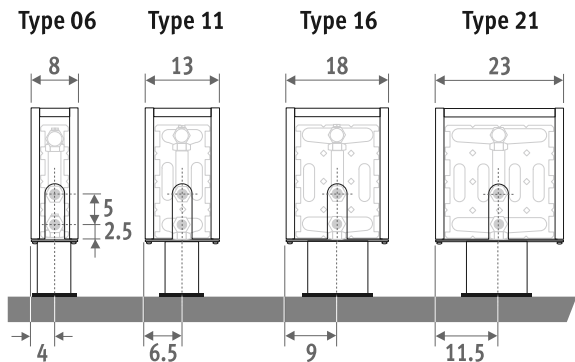

001

Размеры

HEIGHT 008

HEIGHT 013

HEIGHT 023 / 028

FIXED FEET

for mounting on finished floors

ADJUSTABLE FEET